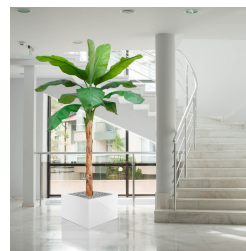

1

BANANA ROYAL TREE (300 CM)

€447.48 excl. VAT

More Information

SKU	G4E_16150
Brand	Banaanipuu
Latin name	Musa
Hanging / standing	Standing
Color	Green
Actual height	300 cm
Actual diameter	Ø >100cm
Type of pot included	Inner (non-decorative) pot
Trunks	-
UV Protection	No
Fire Retardant	No
3D Thumbnail	no_selection