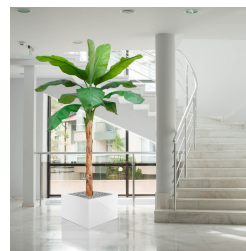

BANANA ROYAL TREE (300 CM)

€447.48 excl. VAT

More Information

SKU	G4E_16150
Brand	Banaanipuu
Latin name	Musa
Hanging / standing	Standing
Color	Green
Actual height	300 cm
Actual diameter	Ø >100cm
Type of pot included	Inner (non-decorative) pot
Trunks	-
UV Protection	No
Fire Retardant	No
3D Thumbnail	no_selection