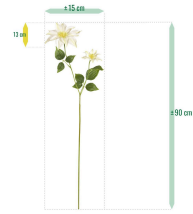

CLEMATIS BRANCH 90CM

€5.61 excl. VAT

More Information

SKU
Brand
Latin name
Hanging / standing
Color
Actual height
Actual diameter
Type of pot included
UV Protection
Fire Retardant
3D Thumbnail

G4E_16216

Elulông

Clematis

Standing

Creme

90 cm

15 cm

None

No

No