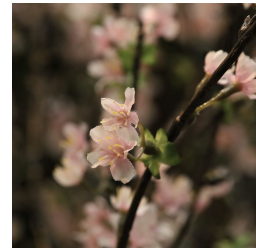

SAKURA CHERRY BLOSSOM TREE (155 CM)

€295.32 excl. VAT

SKU
Brand
Latin name
Hanging / standing
Color
Actual height
Actual diameter
Pot size
Type of pot included
UV Protection
Fire Retardant

More Information