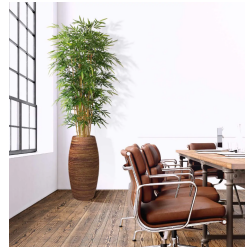

ARTIFICIAL BAMBOO TREE DELUXE 240 CM

€340.07 excl. VAT

More Information

SKU	G4E_00038
Weight	10.000000
Brand	Bambus
Hanging / standing	Standing
Color	Green
Actual height	235 cm
Actual diameter	Ø 75-100cm
Pot size	ø20x18 cm
Type of pot included	Inner (non-decorative) pot
Trunks	15
Fire Retardant	No
Stock Tallinn	0