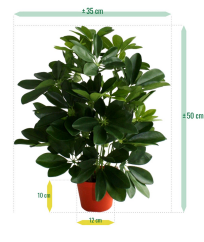

WINDOW SCHEFFLERA 50CM

€33.08 excl. VAT

More Information

SKU	G4E_00169
Weight	1.000000
Brand	Sörmléhik
Hanging / standing	Standing
Color	Green
Actual height	50 cm
Actual diameter	Ø 30-40cm
Pot size	ø12x10 cm
Type of pot included	Inner (non-decorative) pot
Trunks	-
Fire Retardant	No
Stock Tallinn	0