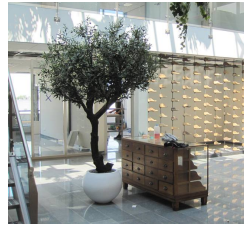

€1,696.10 excl. VAT

More Information

SKU	G4E_00200
Weight	45.000000
Brand	Ollivipuu
Hanging / standing	Standing
Color	Green
Actual height	270 cm
Actual diameter	Ø >100cm
Pot size	26x26x33 cm
Type of pot included	Inner (non-decorative) pot
Trunks	1
Fire Retardant	No
Stock Tallinn	0
Instructions	Instructions PDF