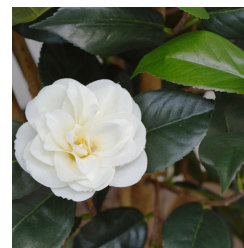

CAMELIA JAPONICA DELUXE 100 CM WHITE

€116.31 excl. VAT

More Information

SKU	G4E_00398
Weight	3.500000
Brand	Kameelia
Hanging / standing	Standing
Color	Creme
Actual height	100 cm
Actual diameter	Ø 40-50cm
Pot size	ø13x12 cm
Type of pot included	Inner (non-decorative) pot
Trunks	9
UV Protection	No
Fire Retardant	No
Stock Tallinn	0