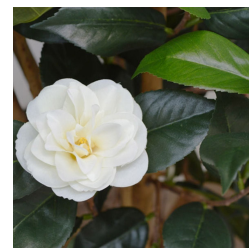

CAMELIA JAPONICA DELUXE 100 CM WHITE

€116.31 excl. VAT

More Information

SKU	G4E_00398
Weight	3.500000
Brand	Kameelia
Latin name	Camellia
Hanging / standing	Standing
Color	Creme
Actual height	100 cm
Actual diameter	Ø 40-50cm
Pot size	Ø13x12 cm
Type of pot included	Inner (non-decorative) pot
Trunks	9
UV Protection	No
Fire Retardant	No
Stock Tallinn	0