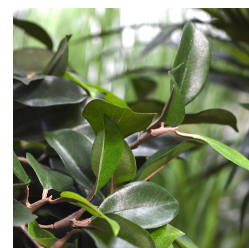

PANDA BONSAI ARTIFICIAL TREE 140

€219.24 excl. VAT

SKU
Weight
Brand
Hanging / standing
Color
Actual height
Actual diameter
Pot size
Type of pot included
Trunks
UV Protection
Fire Retardant
Stock Tallinn

More Information

G4E_00691
6.000000
Bonsai
Standing
Green
140 cm
Ø 60-75cm
ø17x15 cm
Inner (non-decorative) pot
1
No
No
0