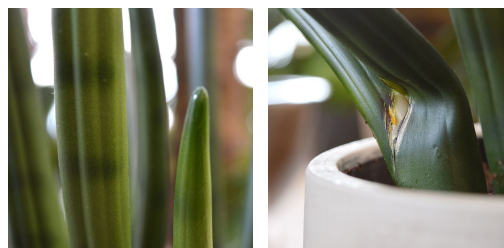

€125.27 excl. VAT

More Information

SKU	G4E_00692
Weight	1.500000
Brand	Havisaba
Hanging / standing	Standing
Color	Green
Actual height	73 cm
Actual diameter	Ø 30-40cm
Pot size	ø17x15 cm
Type of pot included	Inner (non-decorative) pot
Trunks	multi
Fire Retardant	No
Stock Tallinn	0