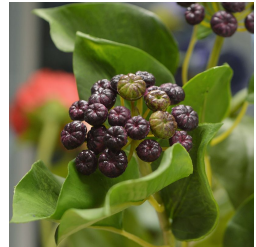

€5.34 excl. VAT

More Information

SKU
Weight
Brand
Latin name
Hanging / standing
Color
Actual height
Actual diameter
Type of pot included
Trunks
Fire Retardant
Stock Tallinn

G4E_00750
0.050000
lileks
Ilex
Standing
Green
60 cm
Ø 0-20cm
None
1
No
0