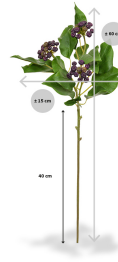

GREEN4EVER.SHOP

Green4Ever

Rotermanni 6

10111 Tallinn

Estonia

+372 880 1511

service@green4ever.shop

1 ARTIFICIAL JAPANESE HOLLY BRANCH 60 CM BLUE

€5.34 excl. VAT

More Information

SKU
Weight
Brand
Latin name
Hanging / standing
Color
Actual height
Actual diameter
Type of pot included
Trunks
Fire Retardant
Stock Tallinn

G4E_00750
0.050000
lileks
Ilex
Standing
Green
60 cm
Ø 0-20cm
None
1
No
0