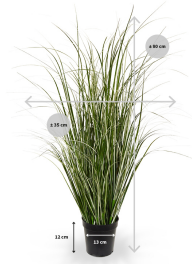

€29.99 excl. VAT

More Information

SKU	G4E_00772
Weight	1.000000
Brand	Körreline
Latin name	Poaceae
Hanging / standing	Standing
Color	Green
Actual height	80 cm
Actual diameter	Ø 30-40cm
Pot size	Ø 13 x 12 cm
Type of pot included	Inner (non-decorative) pot
Trunks	multiple
UV Protection	No
Fire Retardant	No
Stock Tallinn	0