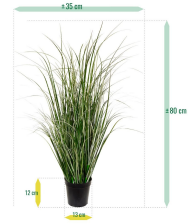

€29.99 excl. VAT

More Information

SKU	G4E_00772
Weight	1.000000
Brand	Körreline
Latin name	Poaceae
Hanging / standing	Standing
Color	Green
Actual height	80 cm
Actual diameter	Ø 30-40cm
Pot size	Ø 13 x 12 cm
Type of pot included	Inner (non-decorative) pot
Trunks	multiple
UV Protection	No
Fire Retardant	No
Stock Tallinn	0