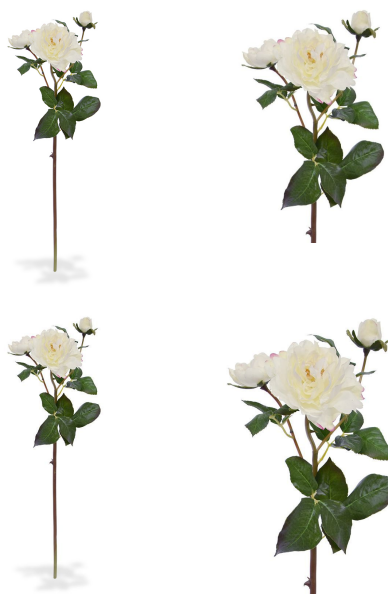

GREEN4EVER.SHOP

Green4Ever

Rotermanni 6

10111 Tallinn

Estonia

+372 880 1511

service@green4ever.shop

1 ARTIFICIAL ROSE BRANCH RUFFLE 50 CM CREAM

€8.91 excl. VAT

More Information

SKU
Weight
Brand
Latin name
Hanging / standing
Color
Actual height
Actual diameter
Type of pot included
Trunks
Stock Tallinn

G4E_01351
0.200000
Roos
Rosa
Standing
Creme
50 cm
Ø 0-20cm
None
1
0