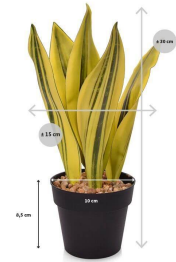

GREEN4EVER.SHOP

Green4Ever

Rotermanni 6

10111 Tallinn

Estonia

+372 880 1511

service@green4ever.shop

1 SANSEVERIA ARTIFICIAL PLANT 30 CM YELLOW-GREEN

€12.49 excl. VAT

More Information

SKU	G4E_01433
Weight	0.400000
Brand	Havisaba
Hanging / standing	Standing
Color	Yellow
Actual height	30 cm
Actual diameter	Ø 0-20cm
Pot size	ø10x8,5 cm
Type of pot included	Inner (non-decorative) pot
Trunks	multiple
UV Protection	No
Fire Retardant	No
Stock Tallinn	0