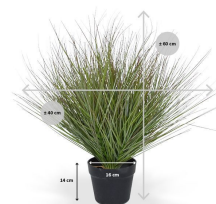

€50.08 excl. VAT

More Information

SKU	G4E_1529
Weight	1.000000
Brand	Körreline
Latin name	Poaceae
Hanging / standing	Standing
Color	Green
Actual height	60 cm
Actual diameter	Ø 40-50cm
Pot size	Ø16x14 cm
Type of pot included	Inner (non-decorative) pot
Trunks	-
Fire Retardant	No
Stock Tallinn	0