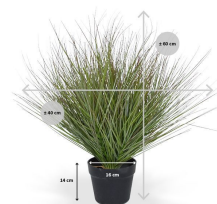

€50.08 excl. VAT

More Information

| | |
|-----------------------------|----------------------------|
| SKU | G4E_1529 |
| Weight | 1.000000 |
| Brand | Körreline |
| Latin name | Poaceae |
| Hanging / standing | Standing |
| Color | Green |
| Actual height | 60 cm |
| Actual diameter | Ø 40-50cm |
| Pot size | Ø16x14 cm |
| Type of pot included | Inner (non-decorative) pot |
| Trunks | - |
| Fire Retardant | No |
| Stock Tallinn | 0 |