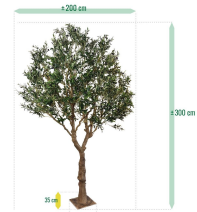

€1,431.18 excl. VAT

More Information

SKU	G4E_1566
Weight	25.000000
Brand	Oliivipuu
Latin name	Olea
Hanging / standing	Standing
Color	Green
Actual height	300 cm
Actual diameter	Ø >100cm
Pot size	35x35 cm
Type of pot included	Mounting plate
Trunks	1
Fire Retardant	No
Stock Tallinn	0