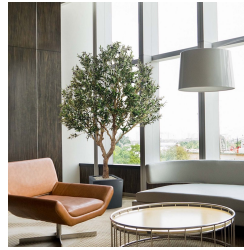

€1,431.18 excl. VAT

More Information

SKU	G4E_1566
Weight	25.000000
Brand	Oliivipuu
Latin name	Olea
Hanging / standing	Standing
Color	Green
Actual height	300 cm
Actual diameter	Ø >100cm
Pot size	35x35 cm
Type of pot included	Mounting plate
Trunks	1
Fire Retardant	No
Stock Tallinn	0