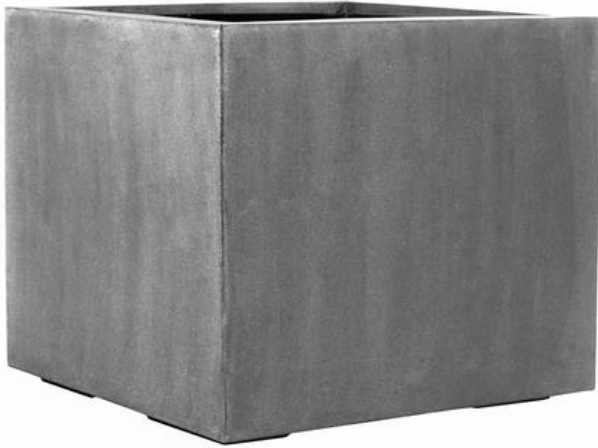

€1,314.17 excl. VAT

More Information

SKU	E1077-S1-03
Weight	67.500000
Brand	Pottery Pots
Serie	NATURAL
Color	Grey
Pot form	Square
Length in cm	90
Width in cm	90
Height in cm	83
Diameter in cm	-
Stock Tallinn	0