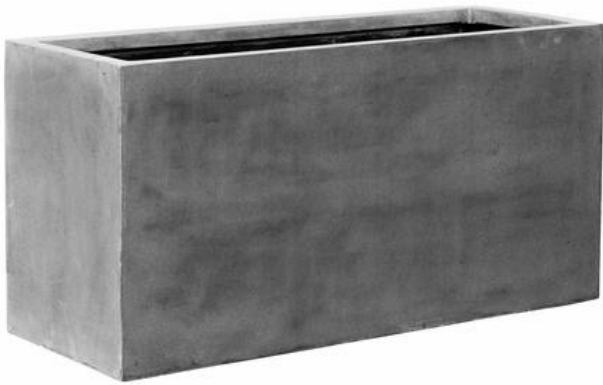

GREEN4EVER.SHOP

Green4Ever

Rotermanni 6

10111 Tallinn

Estonia

+372 880 1511

service@green4ever.shop

1 JUMBO JORT XL, GREY (↔150 ↓75)

€1,419.17 excl. VAT

More Information

SKU	E1125-S1-03
Weight	62.200000
Brand	Pottery Pots
Serie	NATURAL
Color	Grey
Pot form	Rectangular (horizontal)
Length in cm	150
Width in cm	60
Height in cm	75
Diameter in cm	-