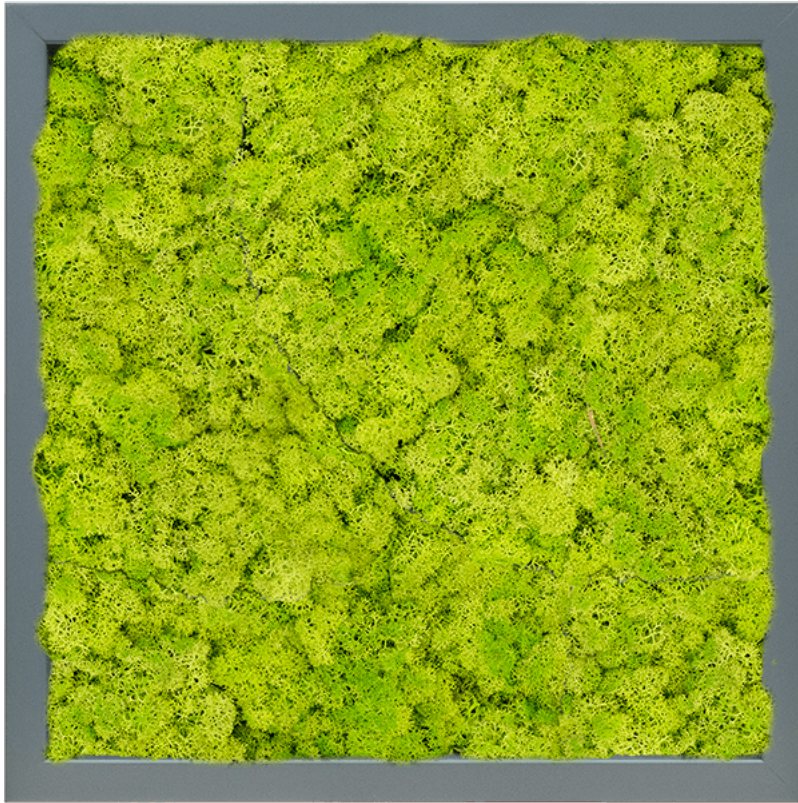

GREEN4EVER.SHOP

**Green4Ever**

Rotermanni 6

10111 Tallinn

Estonia

+372 880 1511

[service@green4ever.shop](mailto:service@green4ever.shop)

1 MDF RAL 7016 SATIN GLOSS 100% REINDEER  
(MOSS SPRING GREEN) (↔40 CM ↓40 CM)

#### More Information

<b>SKU</b>	G4E_MP_220
<b>Weight</b>	3.000000
<b>Brand</b>	Moss Painting
<b>Painting width</b>	40
<b>Painting height</b>	40
<b>Painting depth</b>	6
<b>Painting material</b>	MDF RAL 7016 Satin Gloss 100% Reindeer (Moss spring green)