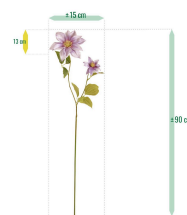

1 ARTIFICIAL CLEMATIS BRANCH 90CM - PURPLE

5,61 € excl. VAT

More Information

SKU
Brand
Hanging / standing
Color
Actual height
Actual diameter
Type of pot included
UV Protection
Fire Retardant
Stock Tallinn
3D Thumbnail

G4E_16217
Elulõng
Standing
Various
90 cm
15 cm
None
No
No
1
no_selection