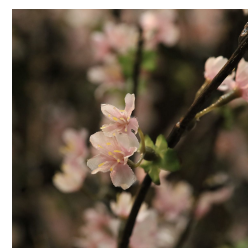

295,32 € excl. VAT

More Information

| | |
|-----------------------------|----------------------------|
| SKU | G4E_16393 |
| Brand | Jaapani kirsipuu |
| Latin name | Prunus japonica Thunb. |
| Hanging / standing | Standing |
| Color | Pink |
| Actual height | 155 cm |
| Actual diameter | Ø 75-100cm |
| Pot size | 21 x 21 cm |
| Type of pot included | Inner (non-decorative) pot |
| UV Protection | No |
| Fire Retardant | No |