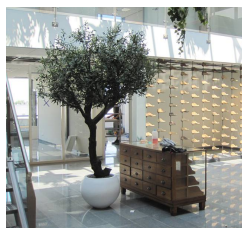

1 696,10 € excl. VAT

More Information

SKU	G4E_00200
Weight	45.000000
Brand	Oliivipuu
Latin name	Olea
Hanging / standing	Standing
Color	Green
Actual height	270 cm
Actual diameter	Ø >100cm
Pot size	26x26x33 cm
Type of pot included	Inner (non-decorative) pot
Trunks	1
Fire Retardant	No
Stock Tallinn	0
Instructions	Instructions PDF