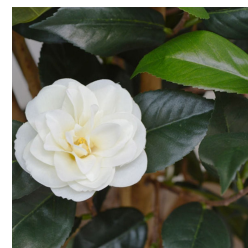

CAMELIA JAPONICA DELUXE 100 CM WHITE

116,31 € excl. VAT

More Information

SKU	G4E_00398
Weight	3.500000
Brand	Kameelia
Hanging / standing	Standing
Color	Creme
Actual height	100 cm
Actual diameter	Ø 40-50cm
Pot size	ø13x12 cm
Type of pot included	Inner (non-decorative) pot
Trunks	9
UV Protection	No
Fire Retardant	No
Stock Tallinn	0