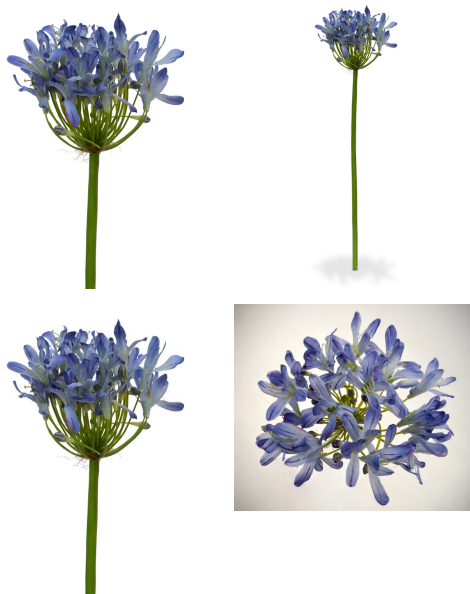

7,12 € incl. VAT

More Information

SKU	G4E_00508
Weight	0.100000
Brand	Lilia
Hanging / standing	Standing
Color	Blue-Lila
Actual height	60 cm
Actual diameter	Ø 0-20cm
Type of pot included	None
Trunks	1
UV Protection	No
Fire Retardant	No
Stock Tallinn	0