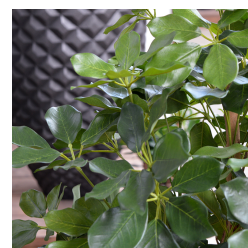

127,55 € excl. VAT

More Information

SKU	G4E_00526
Weight	3.500000
Brand	Sõrmlehik
Latin name	Schefflera
Hanging / standing	Standing
Color	Green
Actual height	120 cm
Actual diameter	Ø 60-75cm
Pot size	13x12 cm
Type of pot included	Inner (non-decorative) pot
Trunks	10
Fire Retardant	Yes
Stock Tallinn	4