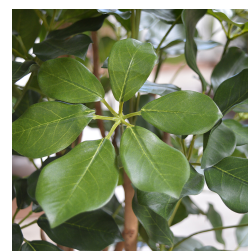

127,55 € excl. VAT

More Information

SKU	G4E_00526
Weight	3.500000
Brand	Sõrmlehik
Latin name	Schefflera
Hanging / standing	Standing
Color	Green
Actual height	120 cm
Actual diameter	Ø 60-75cm
Pot size	13x12 cm
Type of pot included	Inner (non-decorative) pot
Trunks	10
Fire Retardant	Yes
Stock Tallinn	4