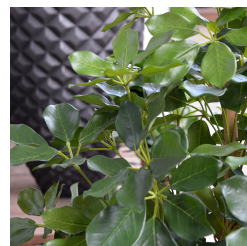

127,55 € excl. VAT

More Information

SKU	G4E_00526
Weight	3.500000
Brand	Sõrmlehik
Latin name	Schefflera
Hanging / standing	Standing
Color	Green
Actual height	120 cm
Actual diameter	Ø 60-75cm
Pot size	13x12 cm
Type of pot included	Inner (non-decorative) pot
Trunks	10
Fire Retardant	Yes
Stock Tallinn	4