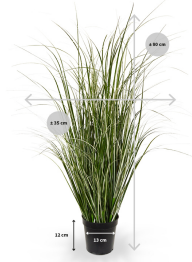

29,99 € excl. VAT

More Information

SKU	G4E_00772
Weight	1.000000
Brand	Körreline
Hanging / standing	Standing
Color	Green
Actual height	80 cm
Actual diameter	Ø 30-40cm
Pot size	ø 13 x 12 cm
Type of pot included	Inner (non-decorative) pot
Trunks	multiple
UV Protection	No
Fire Retardant	No
Stock Tallinn	0