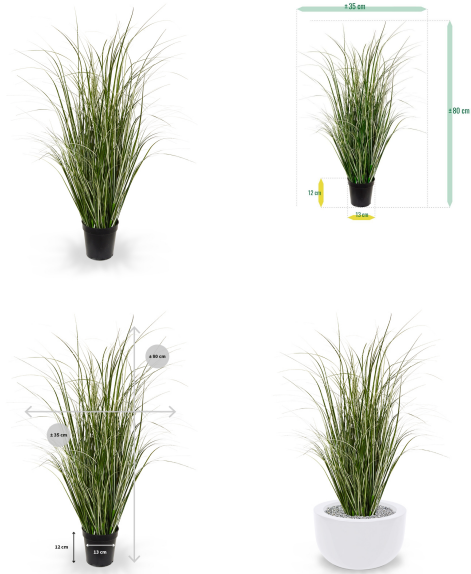

GREEN4EVER.SHOP

Green4Ever

Rotermanni 6

10111 Tallinn

Estonia

+372 880 1511

service@green4ever.shop

1 ARTIFICIAL REED GRASS 80 CM GREEN-CREAM

29,99 € excl. VAT

More Information

SKU	G4E_00772
Weight	1.000000
Brand	Körreline
Latin name	Poaceae
Hanging / standing	Standing
Color	Green
Actual height	80 cm
Actual diameter	Ø 30-40cm
Pot size	Ø 13 x 12 cm
Type of pot included	Inner (non-decorative) pot
Trunks	multiple
UV Protection	No
Fire Retardant	No
Stock Tallinn	0