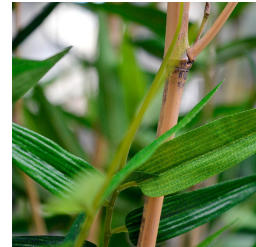

158,87 € excl. VAT

More Information

SKU	G4E_00817
Weight	6.500000
Brand	Bambus
Hanging / standing	Standing
Color	Green
Actual height	165 cm
Actual diameter	Ø 60-75cm
Pot size	ø17x15 vm
Type of pot included	Inner (non-decorative) pot
Trunks	multiple
Fire Retardant	No
Stock Tallinn	0