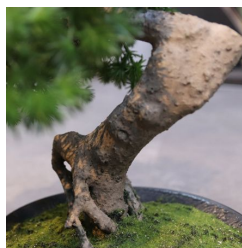

53,66 € excl. VAT

More Information

SKU	G4E_01170
Weight	2.000000
Brand	Bonsai
Hanging / standing	Standing
Color	Green
Actual height	40 cm
Actual diameter	Ø 30-40cm
Pot size	ø20x7 cm
Type of pot included	Decorative pot
Trunks	1
UV Protection	No
Fire Retardant	No
Stock Tallinn	0