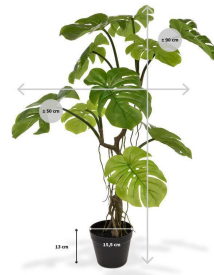

51,47 € excl. VAT

More Information

SKU	G4E_01439
Weight	2.000000
Brand	Monstera
Hanging / standing	Standing
Color	Green
Actual height	90 cm
Actual diameter	Ø 50-60cm
Pot size	Ø15,5x13 cm
Type of pot included	Inner (non-decorative) pot
Trunks	multiple
Fire Retardant	No
Stock Tallinn	0