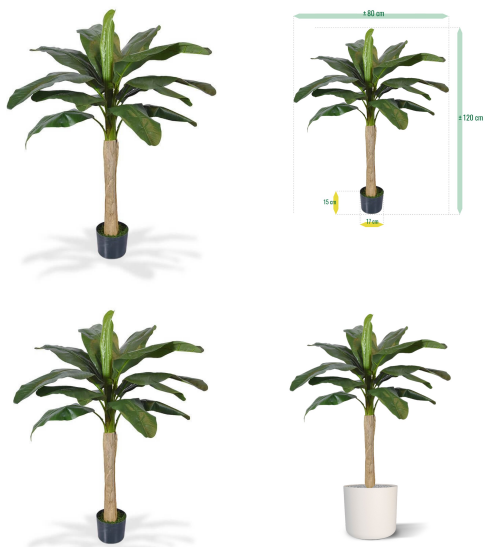

GREEN4EVER.SHOP

Green4Ever

Rotermanni 6

10111 Tallinn

Estonia

+372 880 1511

service@green4ever.shop

1 ARTIFICIAL BANANA PALM TREE PROMO 120 CM

44,71 € excl. VAT

More Information

SKU	G4E_01457
Weight	3.000000
Brand	Banaanipuu
Latin name	Musa
Color	Green
Actual height	120 cm
Actual diameter	Ø 75-100cm
Pot size	ø17x15 cm
Type of pot included	Inner (non-decorative) pot
Trunks	1
UV Protection	No
Fire Retardant	No
Stock Tallinn	0