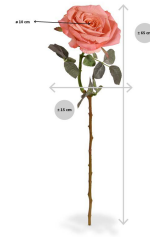

1 ARTIFICIAL ROSE BRANCHE ELISABETH RT 65 CM
SALMON

7,12 € excl. VAT

More Information

SKU
Weight
Brand
Latin name
Hanging / standing
Color
Actual height
Actual diameter
Type of pot included
Trunks
Fire Retardant

G4E_15974
0.100000
Roos
Rosa
Standing
Orange
65 cm
Ø 0-20cm
None
1
No