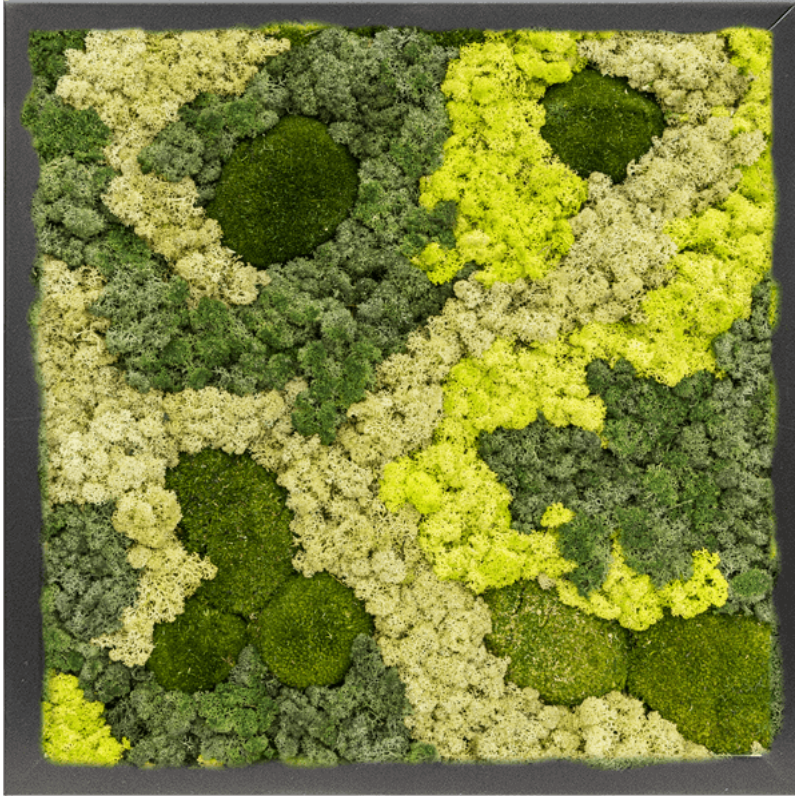

GREEN4EVER.SHOP

Green4Ever

Rotermanni 6

10111 Tallinn

Estonia

+372 880 1511

service@green4ever.shop

1 MDF RAL 9005 SATIN GLOSS 30% BALL MOSS 70%
REINDEER MOSS (MIX) (↔40 CM ↓40 CM)

119,17 € excl. VAT

More Information

SKU	G4E_MP_216
Weight	3.000000
Brand	Moss Painting
Painting width	40
Painting height	40
Painting depth	6
Painting material	MDF RAL 9005 Satin Gloss 30% Ball moss 70% Reindeer moss (Mix)