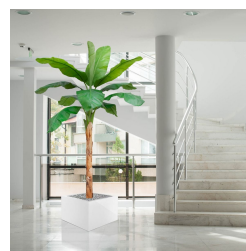

BANANA ROYAL TREE (300 CM)

447,48 € excl. VAT

More Information

SKU	G4E_16150
Brand	Banaanipuu
Latin name	Musa
Hanging / standing	Standing
Color	Green
Actual height	300 cm
Actual diameter	Ø >100cm
Type of pot included	Inner (non-decorative) pot
Trunks	-
UV Protection	No
Fire Retardant	No
3D Thumbnail	no_selection