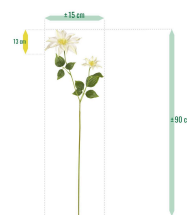

5,61 € excl. VAT

More Information

SKU
Brand
Latin name
Hanging / standing
Color
Actual height
Actual diameter
Type of pot included
UV Protection
Fire Retardant
3D Thumbnail

G4E_16216
Eluông
Clematis
Standing
Creme
90 cm
15 cm
None
No
No
no_selection