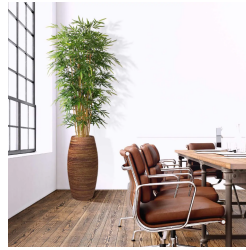

ARTIFICIAL BAMBOO TREE DELUXE 240 CM

340,07 € excl. VAT

More Information

SKU	G4E_00038
Weight	10.000000
Brand	Bambus
Latin name	Bambusa
Hanging / standing	Standing
Color	Green
Actual height	235 cm
Actual diameter	Ø 75-100cm
Pot size	ø20x18 cm
Type of pot included	Inner (non-decorative) pot
Trunks	15
Fire Retardant	No
Stock Tallinn	0