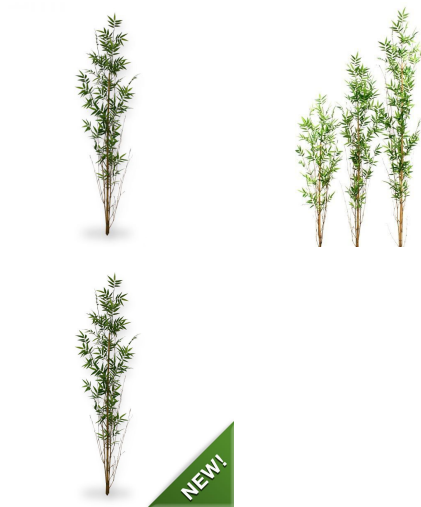

ORIENTAL BAMBOO BRANCH 150CM

31,29 € incl. VAT

More Information

SKU	G4E_00197
Weight	0.500000
Brand	Bambus
Hanging / standing	Standing
Color	Green
Actual height	155 cm
Actual diameter	Ø 20-30cm
Type of pot included	None
Trunks	1
Fire Retardant	No
Stock Tallinn	0