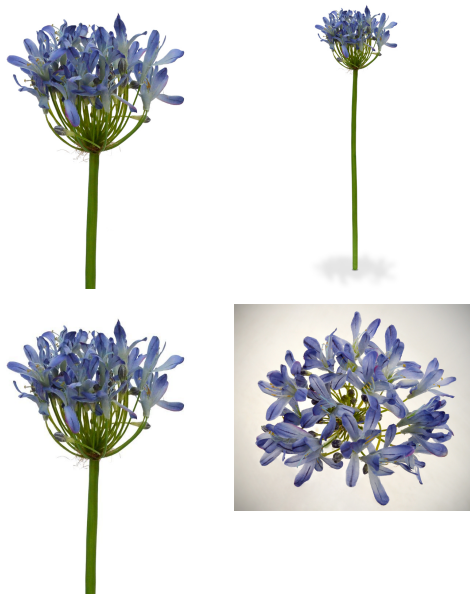

7,12 € excl. VAT

More Information

SKU	G4E_00508
Weight	0.100000
Brand	Lilia
Hanging / standing	Standing
Color	Blue-Lila
Actual height	60 cm
Actual diameter	Ø 0-20cm
Type of pot included	None
Trunks	1
UV Protection	No
Fire Retardant	No
Stock Tallinn	0