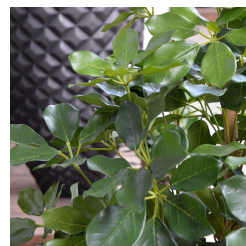

127,55 € excl. VAT

More Information

SKU
Weight
Brand
Latin name
Hanging / standing
Color
Actual height
Actual diameter
Pot size
Type of pot included
Trunks
Fire Retardant
Stock Tallinn

G4E_00526
3.500000
Sõrmlehik
Schefflera
Standing
Green
120 cm
Ø 60-75cm
13x12 cm
Inner (non-decorative) pot
10
Yes
4