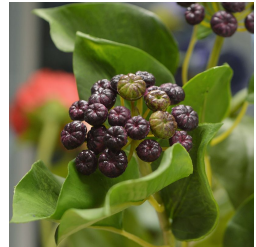

1 ARTIFICIAL JAPANESE HOLLY BRANCH 60 CM BLUE

5,34 € excl. VAT

More Information

SKU
Weight
Brand
Hanging / standing
Color
Actual height
Actual diameter
Type of pot included
Trunks
Fire Retardant
Stock Tallinn

G4E_00750
0.050000
lileks
Standing
Green
60 cm
Ø 0-20cm
None
1
No
0