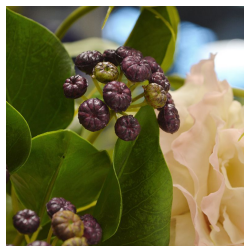

1 ARTIFICIAL JAPANESE HOLLY BRANCH 60 CM BLUE

5,34 € excl. VAT

More Information

SKU
Weight
Brand
Latin name
Hanging / standing
Color
Actual height
Actual diameter
Type of pot included
Trunks
Fire Retardant
Stock Tallinn

G4E_00750
0.050000
lileks
Ilex
Standing
Green
60 cm
Ø 0-20cm
None
1
No
0