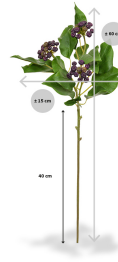

GREEN4EVER.SHOP

Green4Ever

Rotermanni 6

10111 Tallinn

Estonia

+372 880 1511

service@green4ever.shop

1 ARTIFICIAL JAPANESE HOLLY BRANCH 60 CM BLUE

5,34 € excl. VAT

More Information

SKU
Weight
Brand
Hanging / standing
Color
Actual height
Actual diameter
Type of pot included
Trunks
Fire Retardant
Stock Tallinn

| |
|-----------|
| G4E_00750 |
| 0.050000 |
| lileks |
| Standing |
| Green |
| 60 cm |
| Ø 0-20cm |
| None |
| 1 |
| No |
| 0 |