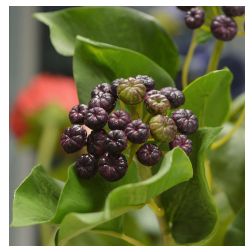

1 ARTIFICIAL JAPANESE HOLLY BRANCH 60 CM BLUE

5,34 € excl. VAT

More Information

SKU
Weight
Brand
Latin name
Hanging / standing
Color
Actual height
Actual diameter
Type of pot included
Trunks
Fire Retardant
Stock Tallinn

G4E_00750
0.050000
lileks
Ilex
Standing
Green
60 cm
Ø 0-20cm
None
1
No
0