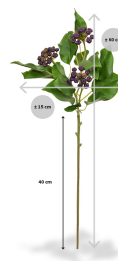

1 ARTIFICIAL JAPANESE HOLLY BRANCH 60 CM BLUE

5,34 € excl. VAT

More Information

SKU
Weight
Brand
Latin name
Hanging / standing
Color
Actual height
Actual diameter
Type of pot included
Trunks
Fire Retardant
Stock Tallinn

G4E_00750
0.050000
lileks
Ilex
Standing
Green
60 cm
Ø 0-20cm
None
1
No
0