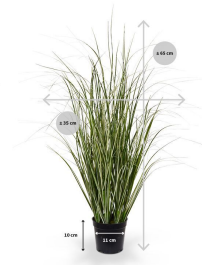

16,96 € excl. VAT

More Information

SKU	G4E_00771
Weight	0.750000
Brand	Körreline
Latin name	Poaceae
Hanging / standing	Standing
Color	Green
Actual height	65 cm
Actual diameter	Ø 30-40cm
Pot size	Ø 11 x 10 cm
Type of pot included	Inner (non-decorative) pot
Trunks	multiple
UV Protection	No
Fire Retardant	No
Stock Tallinn	1