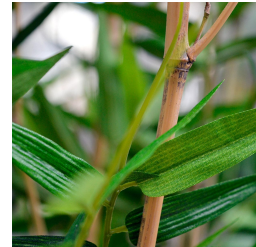

158,87 € excl. VAT

More Information

| | |
|-----------------------------|----------------------------|
| SKU | G4E_00817 |
| Weight | 6.500000 |
| Brand | Bambus |
| Latin name | Bambusa |
| Hanging / standing | Standing |
| Color | Green |
| Actual height | 165 cm |
| Actual diameter | Ø 60-75cm |
| Pot size | Ø17x15 vm |
| Type of pot included | Inner (non-decorative) pot |
| Trunks | multiple |
| Fire Retardant | No |
| Stock Tallinn | 0 |