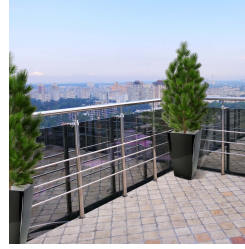

235,12 € excl. VAT

More Information

SKU	G4E_00981
Weight	6.000000
Brand	Piinia
Latin name	Pinus pinea
Hanging / standing	Standing
Color	Green
Actual height	130 cm
Actual diameter	Ø 50-60cm
Pot size	Ø13x12 cm
Type of pot included	Inner (non-decorative) pot
Trunks	1
UV Protection	Yes
Fire Retardant	No
Stock Tallinn	0