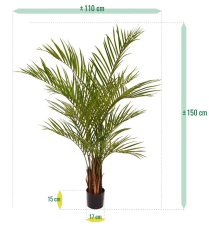

241,62 € excl. VAT

More Information

SKU	G4E_01091
Weight	6.000000
Brand	Areekapalm
Latin name	Areca
Hanging / standing	Standing
Color	Green
Actual height	150 cm
Actual diameter	Ø >100cm
Pot size	Ø17x15 cm
Type of pot included	Inner (non-decorative) pot
Trunks	-
Fire Retardant	No
Stock Tallinn	0