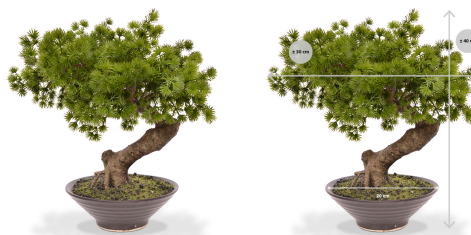

53,66 € excl. VAT

More Information

SKU	G4E_01170
Weight	2.000000
Brand	Bonsai
Hanging / standing	Standing
Color	Green
Actual height	40 cm
Actual diameter	Ø 30-40cm
Pot size	ø20x7 cm
Type of pot included	Decorative pot
Trunks	1
UV Protection	No
Fire Retardant	No
Stock Tallinn	0