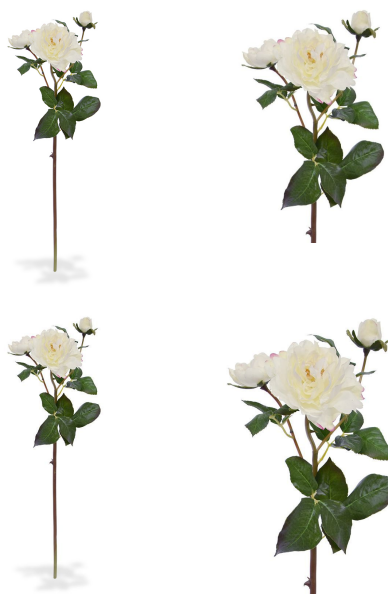

GREEN4EVER.SHOP

Green4Ever

Rotermanni 6

10111 Tallinn

Estonia

+372 880 1511

service@green4ever.shop

1 ARTIFICIAL ROSE BRANCH RUFFLE 50 CM CREAM

8,91 € excl. VAT

More Information

SKU	G4E_01351
Weight	0.200000
Brand	Roos
Latin name	Rosa
Hanging / standing	Standing
Color	Creme
Actual height	50 cm
Actual diameter	Ø 0-20cm
Type of pot included	None
Trunks	1
Stock Tallinn	0