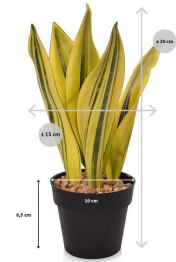

GREEN4EVER.SHOP

Green4Ever

Rotermanni 6

10111 Tallinn

Estonia

+372 880 1511

service@green4ever.shop

1 SANSEVERIA ARTIFICIAL PLANT 30 CM YELLOW-GREEN

12,49 € excl. VAT

More Information

SKU	G4E_01433
Weight	0.400000
Brand	Havisaba
Hanging / standing	Standing
Color	Yellow
Actual height	30 cm
Actual diameter	Ø 0-20cm
Pot size	ø10x8,5 cm
Type of pot included	Inner (non-decorative) pot
Trunks	multiple
UV Protection	No
Fire Retardant	No
Stock Tallinn	0