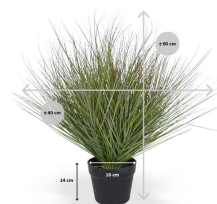

50,08 € excl. VAT

More Information

| | |
|-----------------------------|----------------------------|
| SKU | G4E_1529 |
| Weight | 1.000000 |
| Brand | Körreline |
| Hanging / standing | Standing |
| Color | Green |
| Actual height | 60 cm |
| Actual diameter | Ø 40-50cm |
| Pot size | ø16x14 cm |
| Type of pot included | Inner (non-decorative) pot |
| Trunks | - |
| Fire Retardant | No |
| Stock Tallinn | 0 |