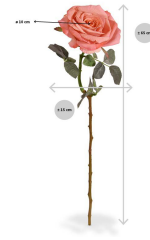

7,12 € excl. VAT

More Information

SKU
Weight
Brand
Latin name
Hanging / standing
Color
Actual height
Actual diameter
Type of pot included
Trunks
Fire Retardant

G4E_15974
0.100000
Roos
Rosa
Standing
Orange
65 cm
Ø 0-20cm
None
1
No