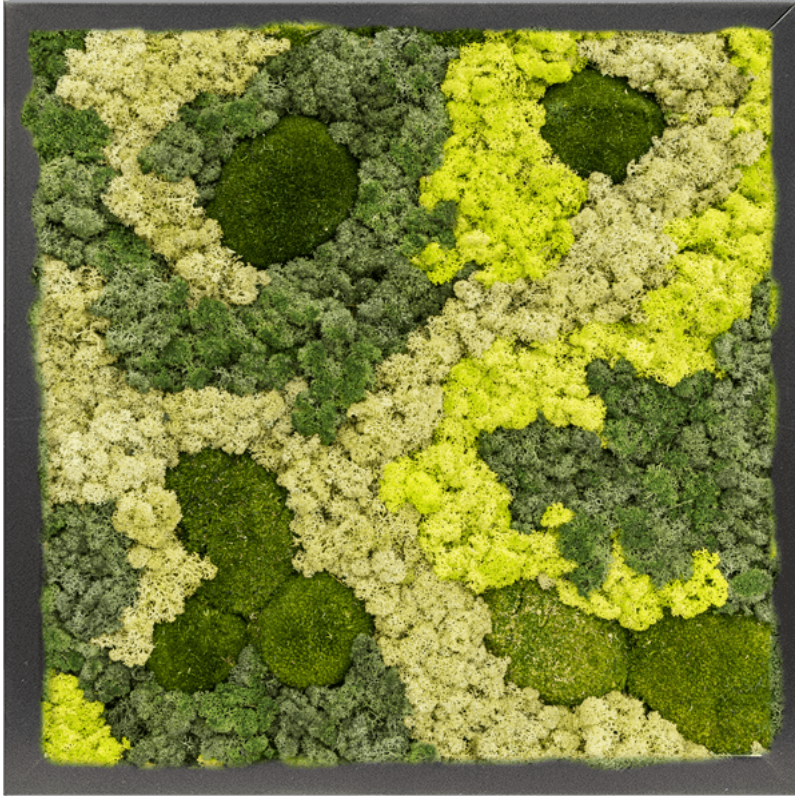

GREEN4EVER.SHOP

Green4Ever

Rotermanni 6

10111 Tallinn

Estonia

+372 880 1511

service@green4ever.shop

1 MDF RAL 9005 SATIN GLOSS 30% BALL MOSS 70%
REINDEER MOSS (MIX) (↔40 CM ↓40 CM)

119,17 € excl. VAT

More Information

| | |
|--------------------------|--|
| SKU | G4E_MP_216 |
| Weight | 3.000000 |
| Brand | Moss Painting |
| Painting width | 40 |
| Painting height | 40 |
| Painting depth | 6 |
| Painting material | MDF RAL 9005 Satin Gloss 30% Ball moss 70% Reindeer moss (Mix) |