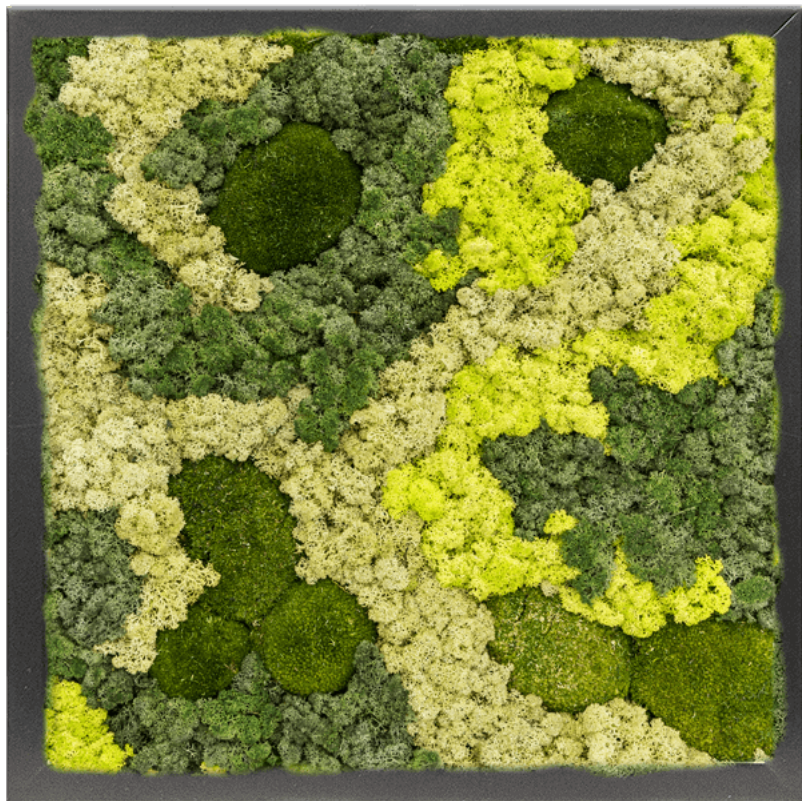

GREEN4EVER.SHOP

Green4Ever

Rotermanni 6

10111 Tallinn

Estonia

+372 880 1511

service@green4ever.shop

1 MDF RAL 9005 SATIN GLOSS 30% BALL MOSS 70%
REINDEER MOSS (MIX) (↔40 CM ↓40 CM)

119,17 € excl. VAT

More Information

SKU	G4E_MP_216
Weight	3.000000
Brand	Moss Painting
Painting width	40
Painting height	40
Painting depth	6
Painting material	MDF RAL 9005 Satin Gloss 30% Ball moss 70% Reindeer moss (Mix)