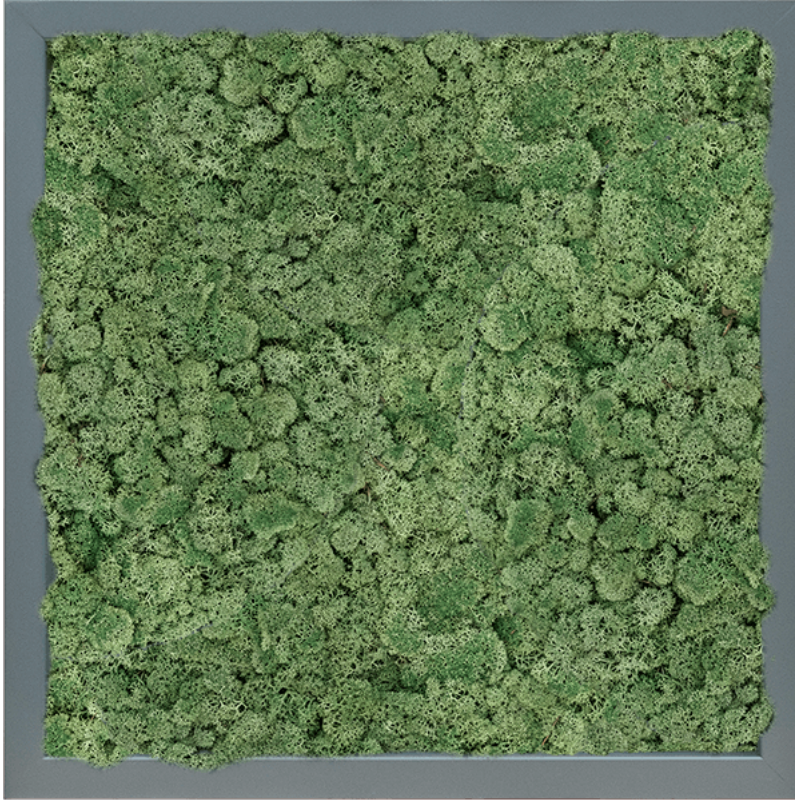

GREEN4EVER.SHOP

**Green4Ever**

Rotermanni 6

10111 Tallinn

Estonia

+372 880 1511

[service@green4ever.shop](mailto:service@green4ever.shop)

1 MDF RAL 7016 SATIN GLOSS 100% REINDEER MOSS  
(MOSS GREEN) (↔40 CM ↓40 CM)

#### More Information

<b>SKU</b>	G4E_MP_221
<b>Weight</b>	3.000000
<b>Brand</b>	Moss Painting
<b>Painting width</b>	40
<b>Painting height</b>	40
<b>Painting depth</b>	6
<b>Painting material</b>	MDF RAL 7016 Satin Gloss 100% Reindeer Moss (Moss green)