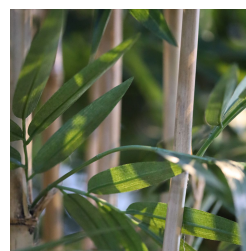

265,64 € incl. VAT

More Information

SKU	G4E_00073
Weight	11.000000
Brand	Bambus
Hanging / standing	Standing
Color	Green
Actual height	210 cm
Actual diameter	Ø 60-75cm
Pot size	ø20x18 cm
Type of pot included	Inner (non-decorative) pot
Trunks	15
Fire Retardant	No
Stock Tallinn	0